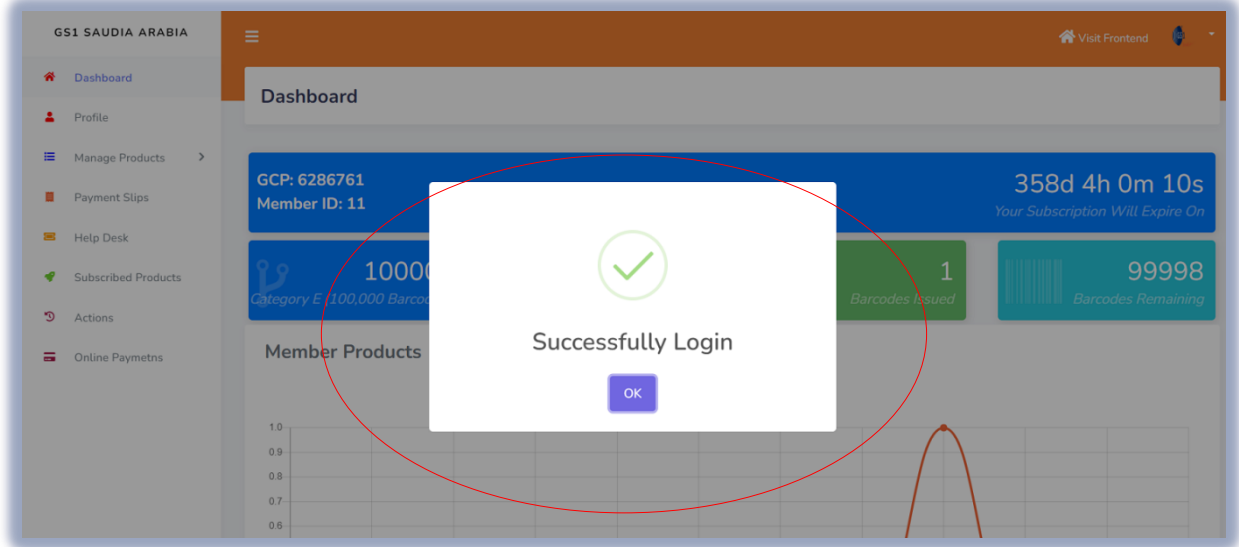

Popup Message will appear (Successfully Login". Refer below screen shots and then Click "OK" Button