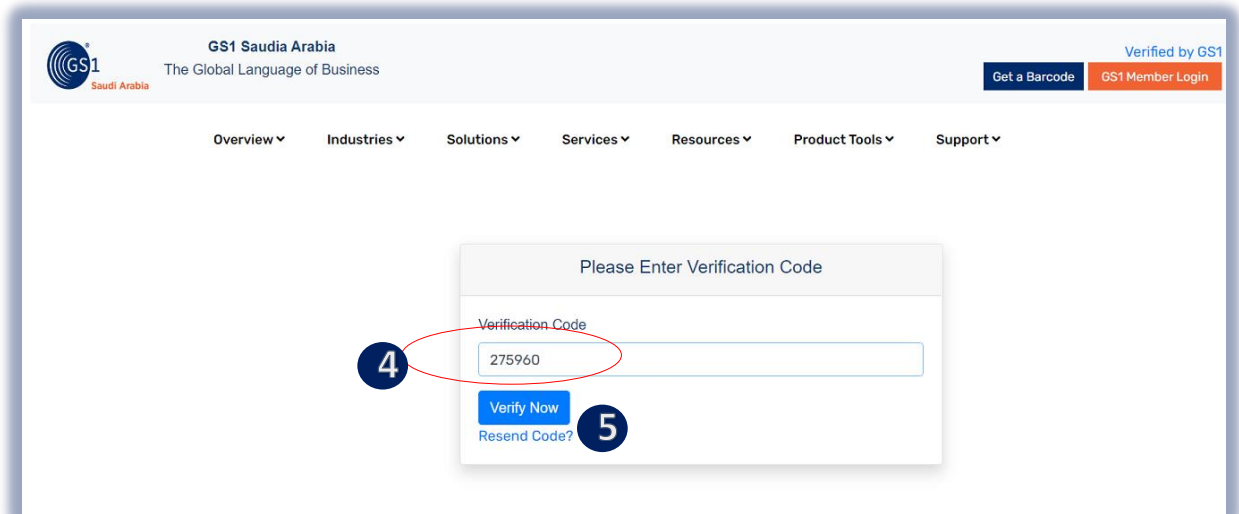

Received SMS "OTP number"

And Then Enter "OTP number" and Click "Verify Now" to Proceed on Members Dashboard

4 Enter "OTP" sent to your registered mobile no.

5 Click "Verify Now" to continue on Main Members Dashboard