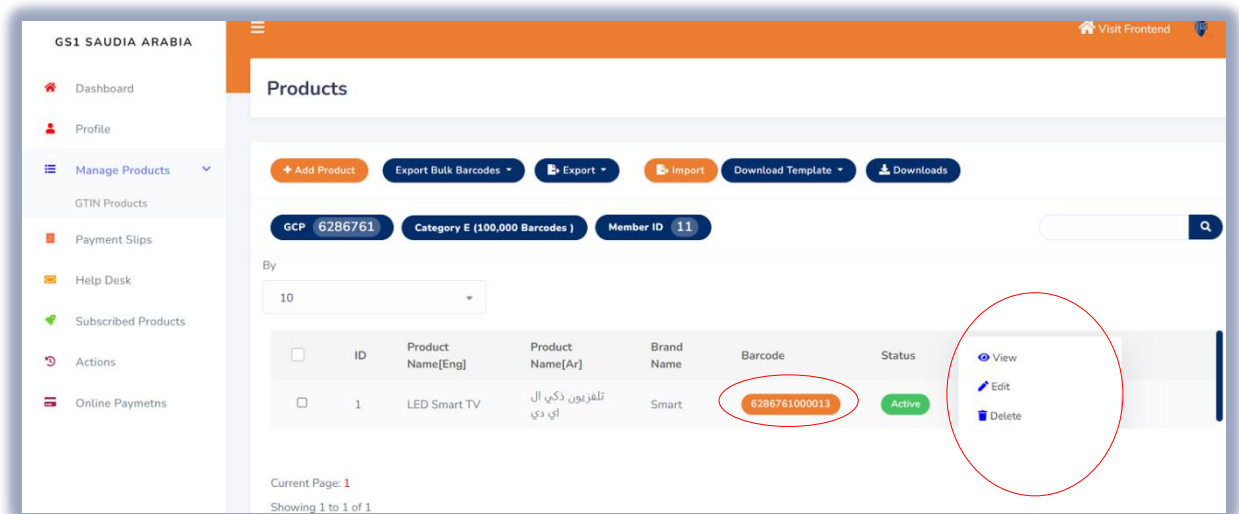

Next click "Choose file" and insert file with all the list of the items/products

And then click "Import" to upload the list items products

Popup message once uploaded products successfully

Item/Products will display below as many as your listed products imported /added.  
(By bulk or single products)

Then each the item saved will appear like above details

Click "Action" for option (View, Edit delete) of items

Refer below screen shot once “Action” button is clicked

**6286761000013** GTIN barcode number