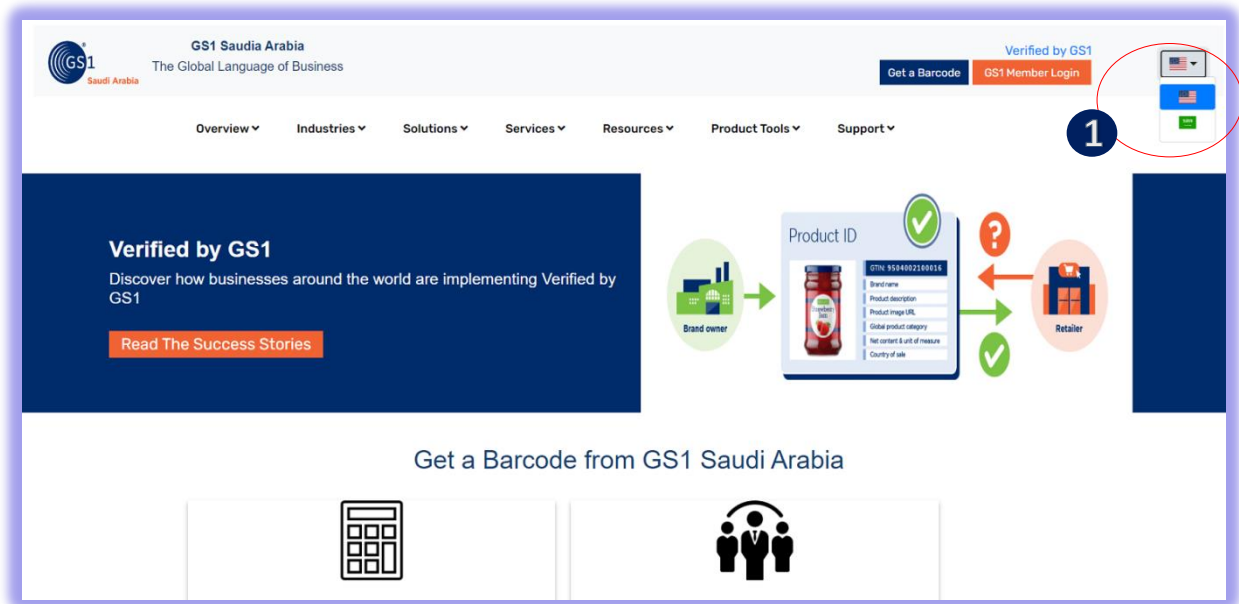

Navigate to GS1 website: <https://gs1.org.sa>

Select the Preferred language “English or Arabic” to Login