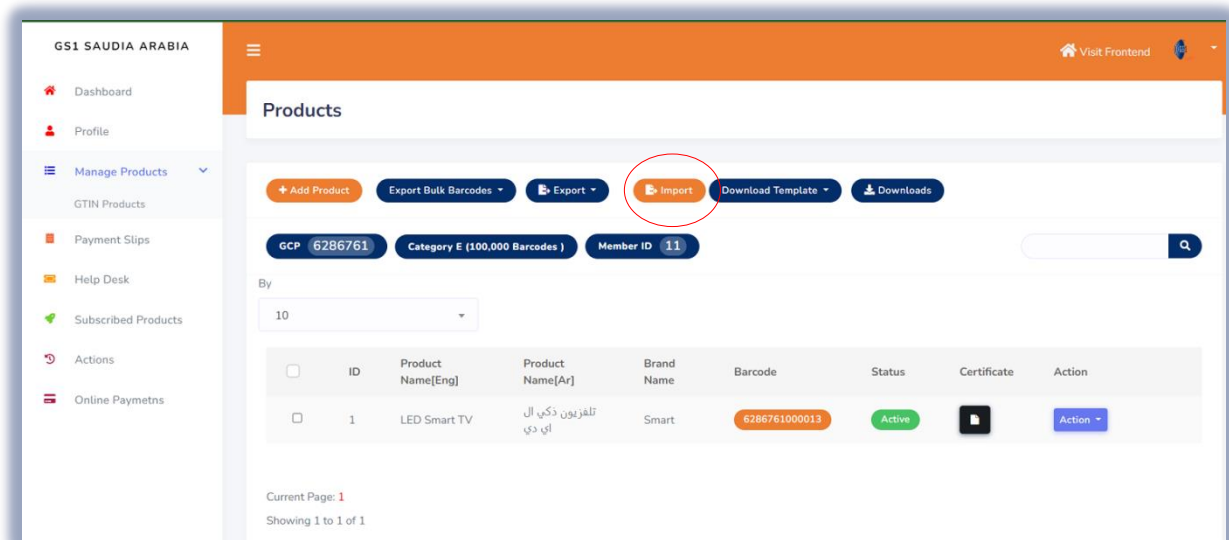

Add Bulk GTIN products

Navigate "Manage products" section then click GTIN products (refer the below screen shots)

To add Bulk GTIN products, Click "Import" button