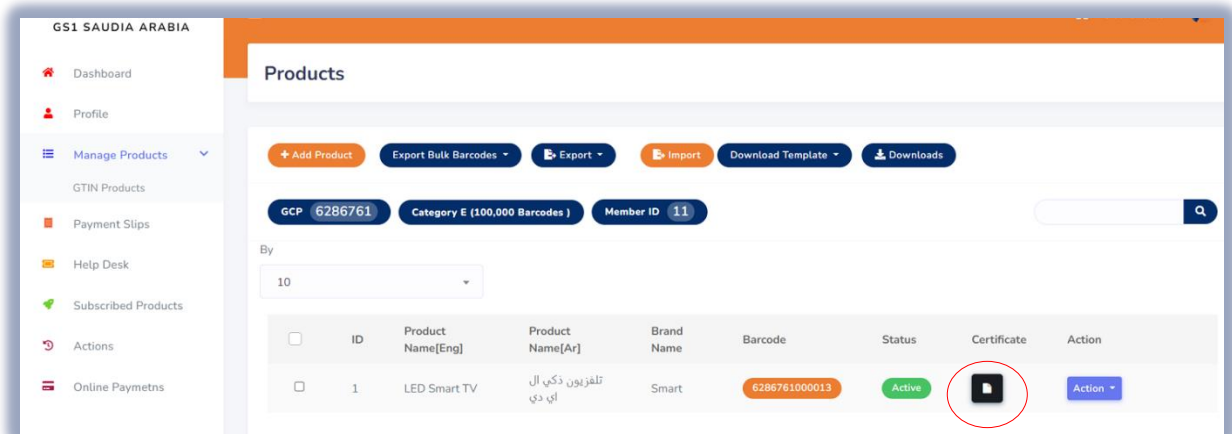

To View the “Certificate” of an item. Click file attached below the “Certificate” description