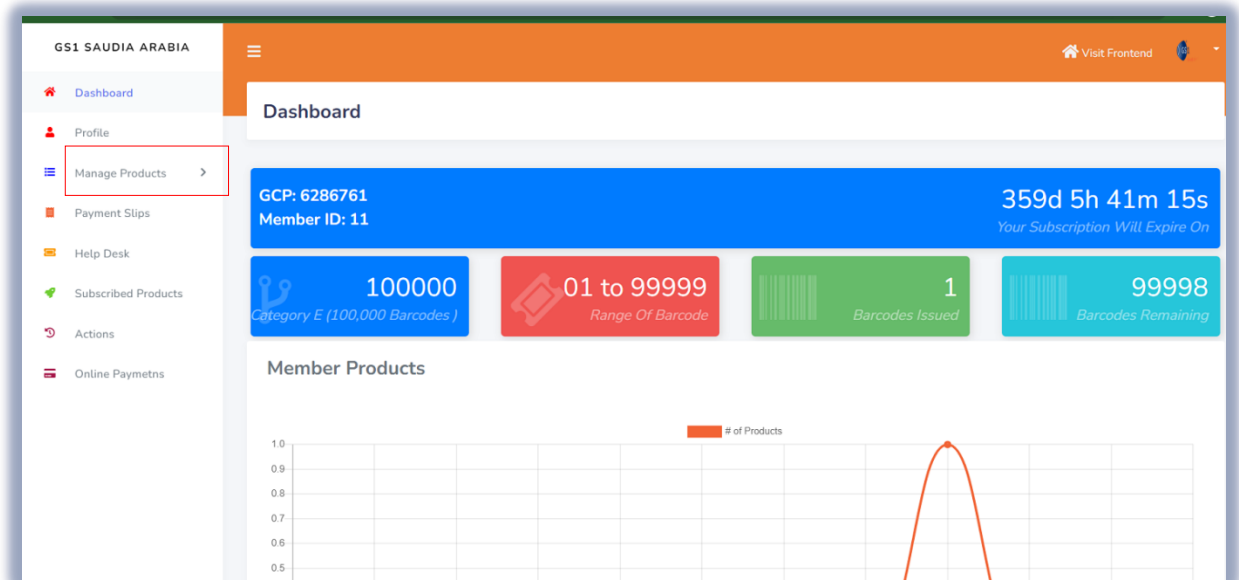

Navigate to Main Members dashboard
Then Click "Manage Products" and "GTIN Products"