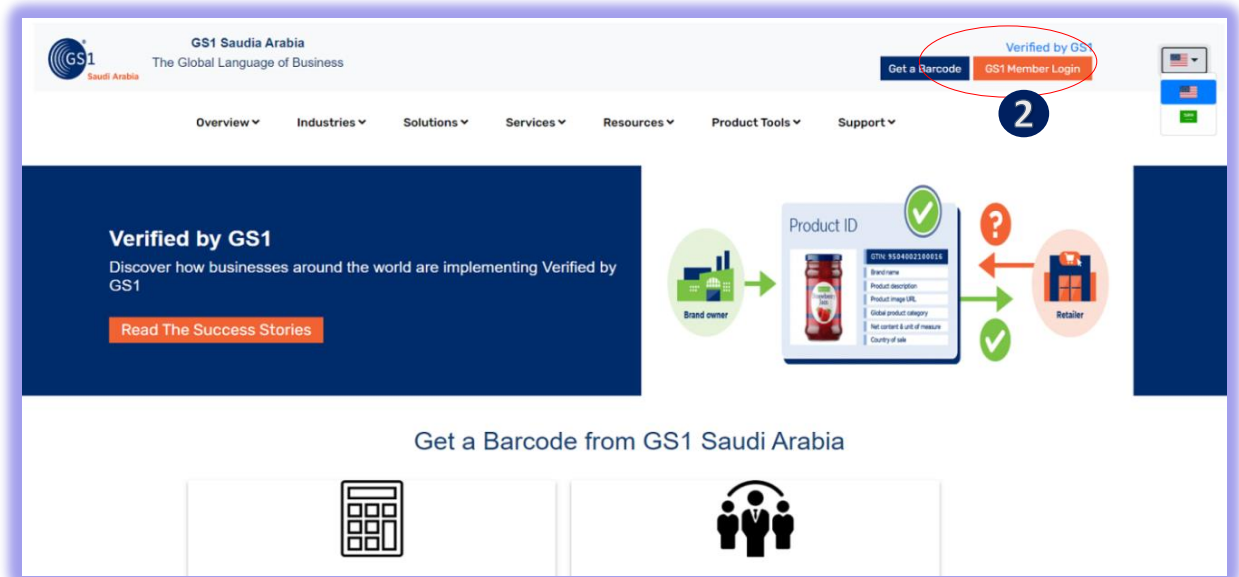

The GS1 system of standards aims to raise the efficiency of business processes and to provide cost savings through automation based on globally unique identification and digital information.

This GS1 User's Guide Consist of step by step guides from start to finished, helping organizations to generate GS1 Barcode standard requirements in the Region.

### Requirements

1. Successfully Registered to GS1 Saudi Arabia
2. Successfully Uploaded Payment slip
3. List of items to Generate GS1 barcodes

Navigate to GS1 website: <https://gs1.org.sa>

Select the Preferred language “English or Arabic” to Login

Find and Click “GS1 Member Login” to Continue

**1** Click for Select Preferred language (Arabic or English) **2** Click “GS1 Member Login” to Login