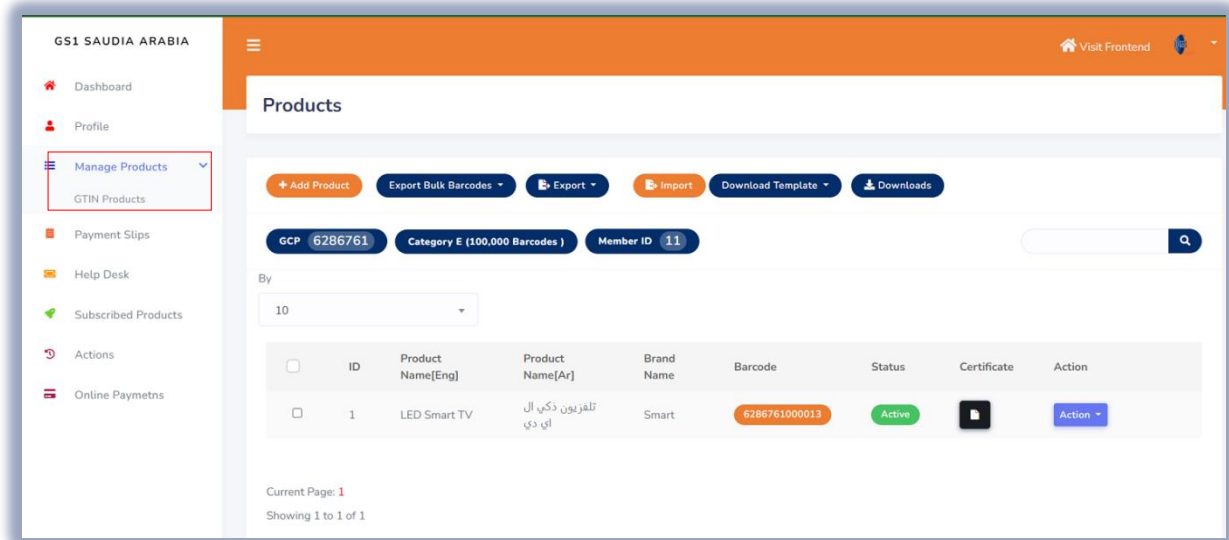

Manage Products & GTIN Products

In this section you can add products by import with bulk items. Export your items with barcode, Download templates and items with barcodes, and also you can find each line item with barcode and certificates